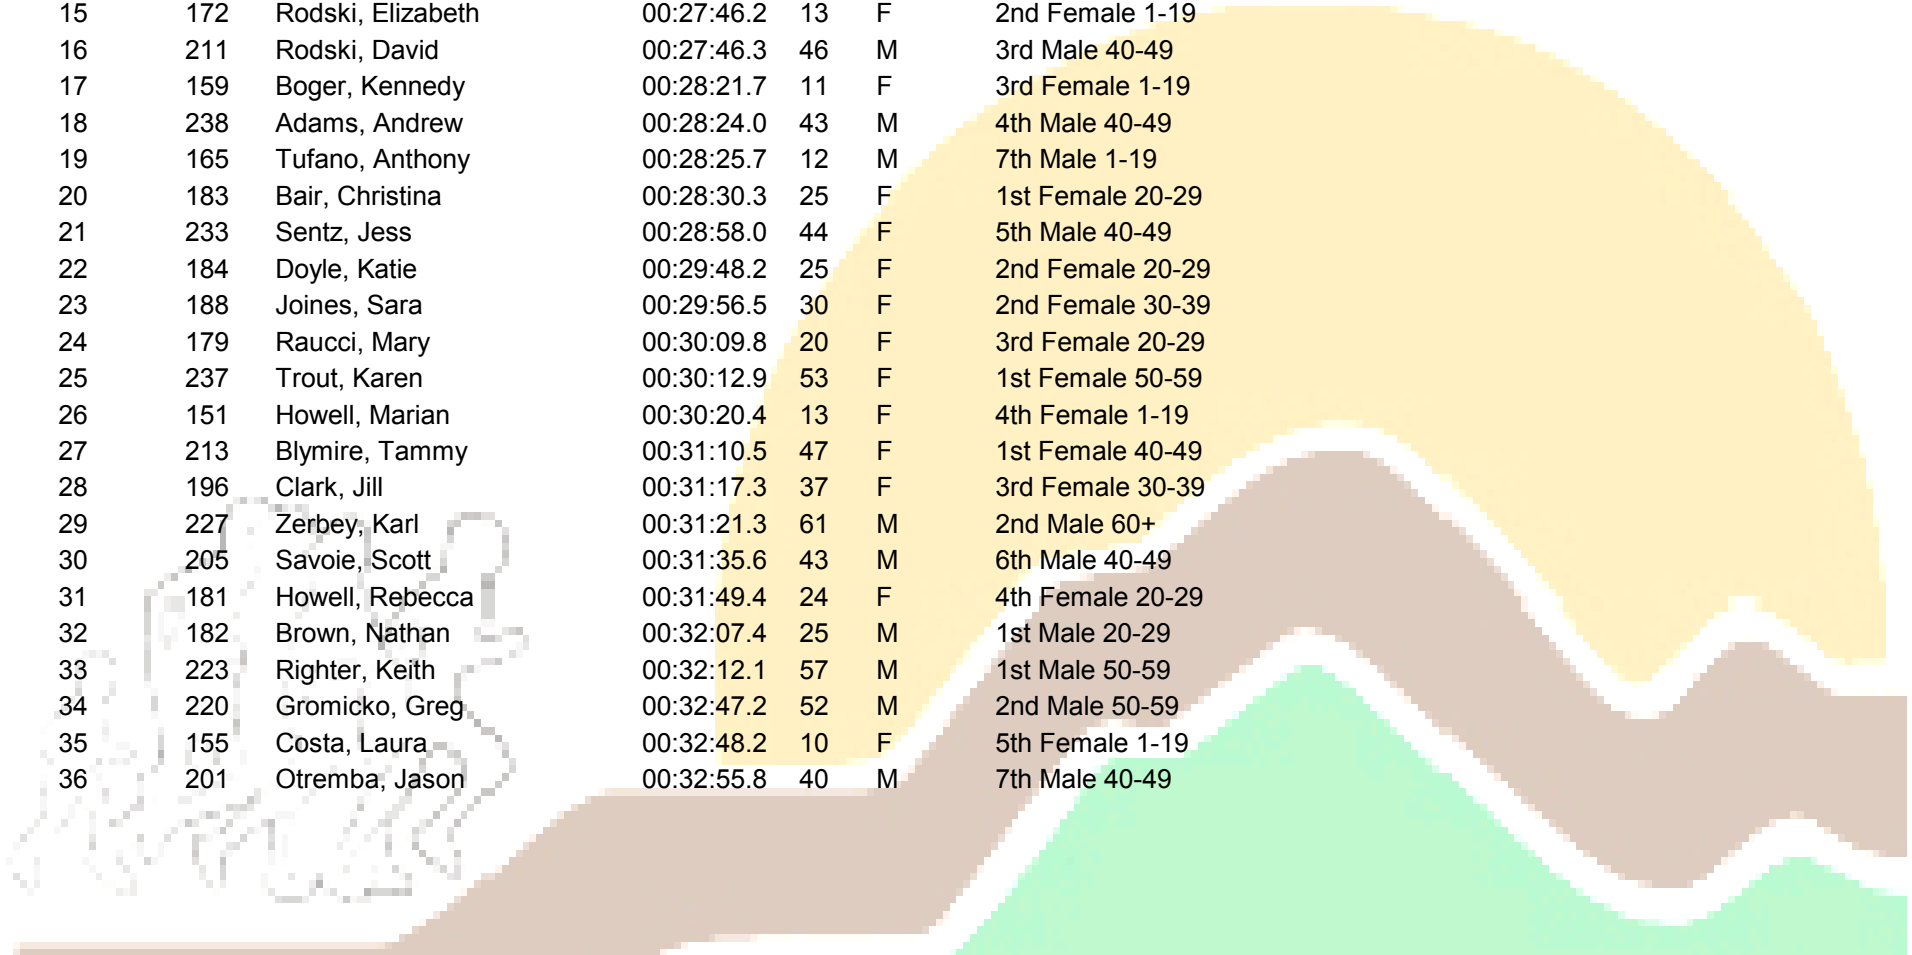

Position	Bib #	Name	Overall Time	Age	Gender	Age Rank
1	176	Schlosser, Evan	00:17:43.6	16	M	1st RUN Male
2	226	HOWARD, COURTLAND	00:22:28.0	61	M	1st Male 60+
3	232	White, Brandon	00:24:09.1	18	M	1st Male 1-19
4	241	Dill, Kathryn	00:24:13.8	26	F	1st RUN Female
5	234	Sentz, Henry	00:24:35.2	11	M	2nd Male 1-19
6	170	Brunner, Jackson	00:24:54.2	13	M	3rd Male 1-19
7	157	Miller, Aidan	00:26:04.6	10	M	4th Male 1-19
8	216	Raucci, Bob	00:26:41.2	49	M	1st Male 40-49
9	198	King, Christopher	00:26:41.5	39	M	1st Male 30-39
10	199	Miller, Erin	00:26:51.7	39	F	1st Female 30-39
11	240	Hall, Megan	00:26:55.7	15	F	1st Female 1-19
12	162	Renoll, Ryan	00:27:07.4	12	M	5th Male 1-19
13	154	Miller, Wyatt	00:27:08.4	9	M	6th Male 1-19
14	206	Renoll, Mark	00:27:17.5	44	M	2nd Male 40-49
15	172	Rodski, Elizabeth	00:27:46.2	13	F	2nd Female 1-19
16	211	Rodski, David	00:27:46.3	46	M	3rd Male 40-49
17	159	Boger, Kennedy	00:28:21.7	11	F	3rd Female 1-19
18	238	Adams, Andrew	00:28:24.0	43	M	4th Male 40-49
19	165	Tufano, Anthony	00:28:25.7	12	M	7th Male 1-19
20	183	Bair, Christina	00:28:30.3	25	F	1st Female 20-29
21	233	Sentz, Jess	00:28:58.0	44	F	5th Male 40-49
22	184	Doyle, Katie	00:29:48.2	25	F	2nd Female 20-29
23	188	Joines, Sara	00:29:56.5	30	F	2nd Female 30-39
24	179	Raucci, Mary	00:30:09.8	20	F	3rd Female 20-29
25	237	Trout, Karen	00:30:12.9	53	F	1st Female 50-59
26	151	Howell, Marian	00:30:20.4	13	F	4th Female 1-19
27	213	Blymire, Tammy	00:31:10.5	47	F	1st Female 40-49
28	196	Clark, Jill	00:31:17.3	37	F	3rd Female 30-39
29	227	Zerbey, Karl	00:31:21.3	61	M	2nd Male 60+
30	205	Savoie, Scott	00:31:35.6	43	M	6th Male 40-49
31	181	Howell, Rebecca	00:31:49.4	24	F	4th Female 20-29
32	182	Brown, Nathan	00:32:07.4	25	M	1st Male 20-29
33	223	Righter, Keith	00:32:12.1	57	M	1st Male 50-59
34	220	Gromicko, Greg	00:32:47.2	52	M	2nd Male 50-59
35	155	Costa, Laura	00:32:48.2	10	F	5th Female 1-19
36	201	Otremba, Jason	00:32:55.8	40	M	7th Male 40-49